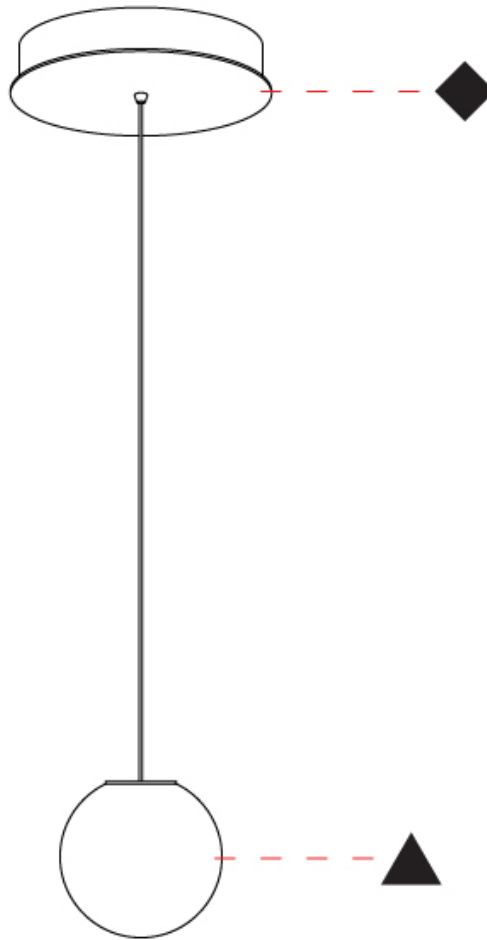

BOLLA MONOPOINT SUSPENSION

D41066-

PROJECT

TYPE

SPECIFIER

QUANTITY

DATE

D