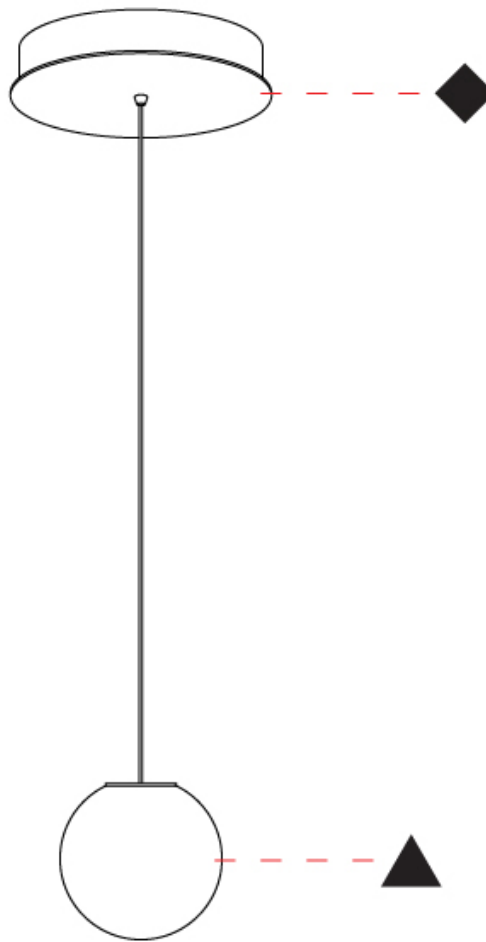

BOLLA MONOPOINT SUSPENSION

D41067-

PROJECT	_____
TYPE	_____
SPECIFIER	_____
QUANTITY	_____
DATE	_____

D