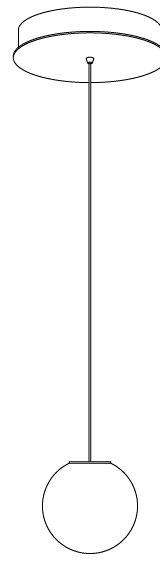

Ø260mm 10 ¼"