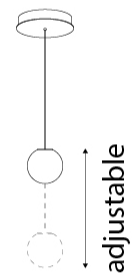

BOLLA MONOPOINT SUSPENSION

D41066- - -

base number   Color   Holder   Finish
Temperature   Options   Options

1. To build a product code in our configurator select the specify button on the base model # product page
2. To build a manual product code on this datasheet choose from the options listed below in blue font and add the suffix to the base model #

GENERAL

Series: Bolla
Subseries: Bolla Monopoint
Brand: Icone
Division: Design
Mounting Type: Suspension
Mounting Location: Ceiling
Subcategory: Pendant

PHYSICAL

Shape: Sphere
Diameter (mm): 160
Diameter (in): 6 ⁵/₁₆
Height (mm): 160
Height (in): 6 ⁵/₁₆
Light Distribution: Omnidirectional
Fixture Finish: OPL / SMK / WMK
Holder Finish: WHi / SMS
Fixture Material: Glass / Aluminum

ELECTRICAL

Lamp Type: LED (Zhaga Standard)
Input Wattage (W): 7.5
Dimming: Non-Dimming / Phase Dimming (120vac Only)
Driver Included: Yes
Driver Location: Integrated
Driver Type: Constant Voltage - Universal
Driver Class: Class 2
Input Voltage (V): 120 - 277
Output Voltage (V): 24

LED

Color Temperature (°K): 2700 / 3000
CRI: >90 CRI
Lamp Life (hrs): 50000

OPTICAL

RATINGS AND CERTIFICATIONS

Certified By: Certified for North American Standards
IP rating: IP20

PROJECT	
TYPE	
SPECIFIER	
QUANTITY	
DATE	

Ø260mm 10 ¼"

Ø160mm 6 5/16"